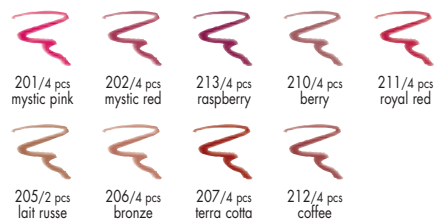

LIPS

lipstick REF +CO102... (48 pcs/tray)

Lipstick Tray 09

Lipstick Tray 13
Magic Lips

Lipstick Tray 14

Lipstick Tray 15

Lipstick Tray 16

Lipstick Tray 17

Lipstick Tray 18

lipgloss REF +CO127... (48 pcs/tray)

Lipgloss Tray 01

Lipgloss Tray 02

Lipgloss Tray 03

will be launched
in a later stage

lip pencil REF +CO105... (34 pcs/tray)

Lip pencil Tray 02